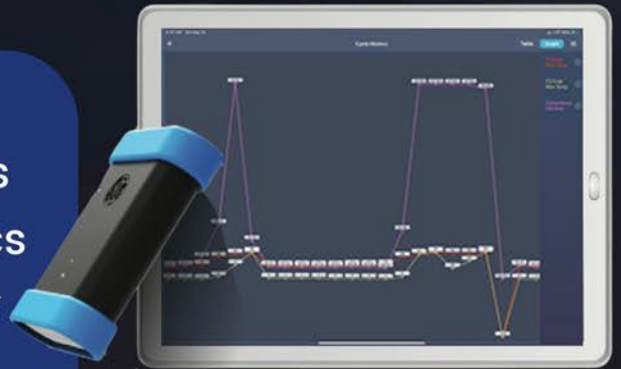

Reliable Parts

GE APPLIANCES
a Haier company

SmartHQ
SERVICE

INDUSTRY'S MOST POWERFUL APPLIANCE DIAGNOSTIC PLATFORM

Revolutionize the Way You Service GE Appliances

Benefits

- ✓ Perform appliance software updates
- ✓ Execute digital appliance diagnostics
- ✓ Identify appliance failures efficiently
- ✓ Service manuals at your fingertips
- ✓ Purchase genuine GE parts
- ✓ Directly control appliance components
- ✓ View historical service data